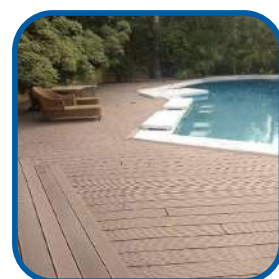

We offer installation of all types of tiles on fiber pools, customized to meet your specific requirements. Alternatively, we can provide a mosaic-look surface finish for a stylish and durable appearance.