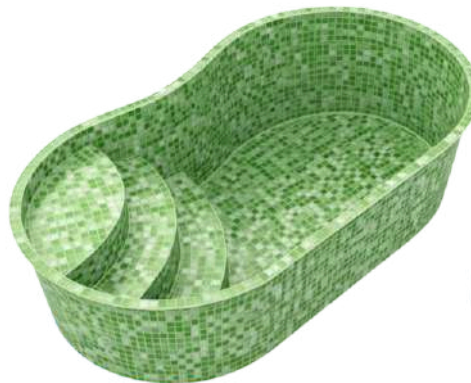

We offer installation of all types of tiles on fiber pools, customized to meet your specific requirements. Alternatively, we can provide a mosaic-look surface finish for a stylish and durable appearance.

7.5X15X4.5

9.5X20X4.5

7X10X4

Roman shape

Baby pool

Freeform shape

Oval shape

Bean shape

Bean shape

A Fiber pool is a durable and stylish swimming pool option, crafted from reinforced fiber material to ensure strength and longevity. Designed for easy installation and minimal upkeep, these pools are available in multiple designs, colors, and sizes to perfectly complement any outdoor space.