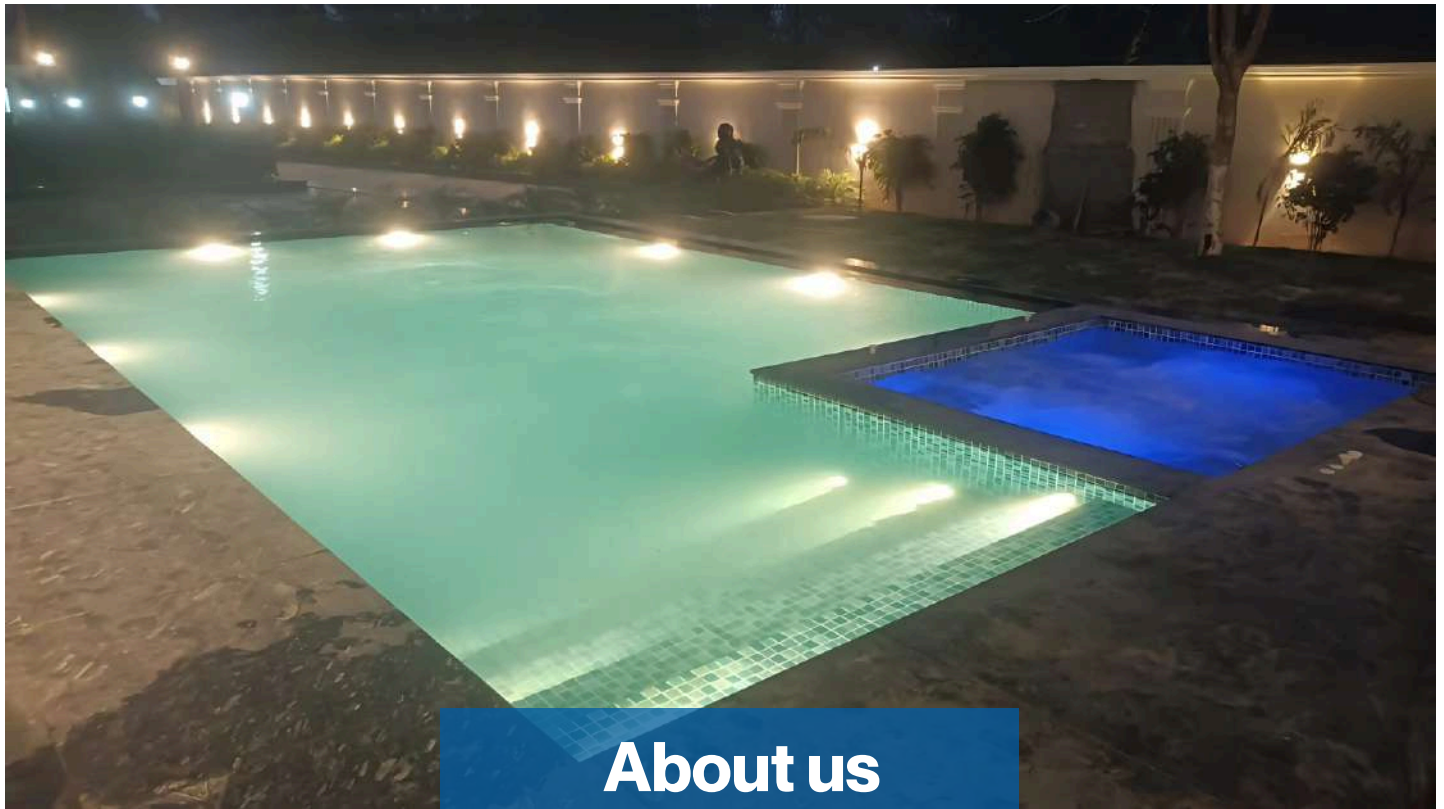

GAURAV INTERNATIONAL

One-Step Turnkey Solution

Contractor & Construction of Swimming Pool, Water Bodies
Fountain, Waterpark, Indoor Fountain, Lakes etc.

Deals in Water softener Plant, Pipeless filter, FRP Pools,
Swimming Pool & Water Park Slides etc.