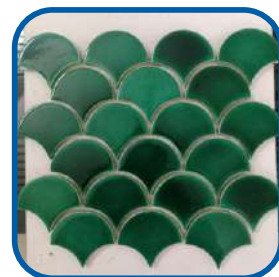

PORCELAIN TILE/ HAND MADE/ BISAZZA TILES