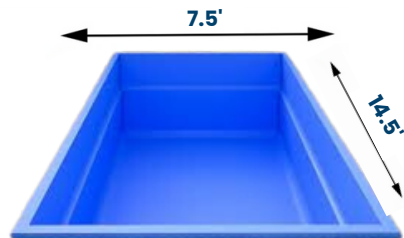

10.5 x 25.5 x 4.5 - Silver Range

8.5 x 20.5 x 4.5 ft - Gold Range

8.5 x 8.5 x 4.5 ft - Platinum Range

7.5 x 14.5 x 4.5 ft - Diamond Range

Colours Available

Sand Stone

Lagoon Blue

Pacific Blue