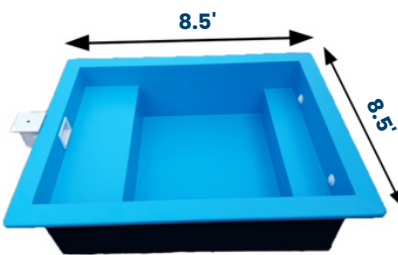

10.5 x 25.5 x 4.5 - Silver Range

8.5 x 20.5 x 4.5 ft - Gold Range

8.5 x 8.5 x 4.5 ft - Platinum Range

7.5 x 14.5 x 4.5 ft - Diamond Range

Colours Available

Sand Stone

Lagoon Blue

Pacific Blue