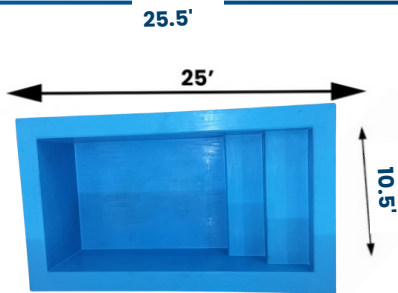

10.5 x 25.5 x 4.5 - Silver Range

8.5 x 20.5 x 4.5 ft - Gold Range

8.5 x 8.5 x 4.5 ft - Platinum Range

7.5 x 14.5 x 4.5 ft - Diamond Range

Colours Available

Sand Stone

Lagoon Blue

Pacific Blue